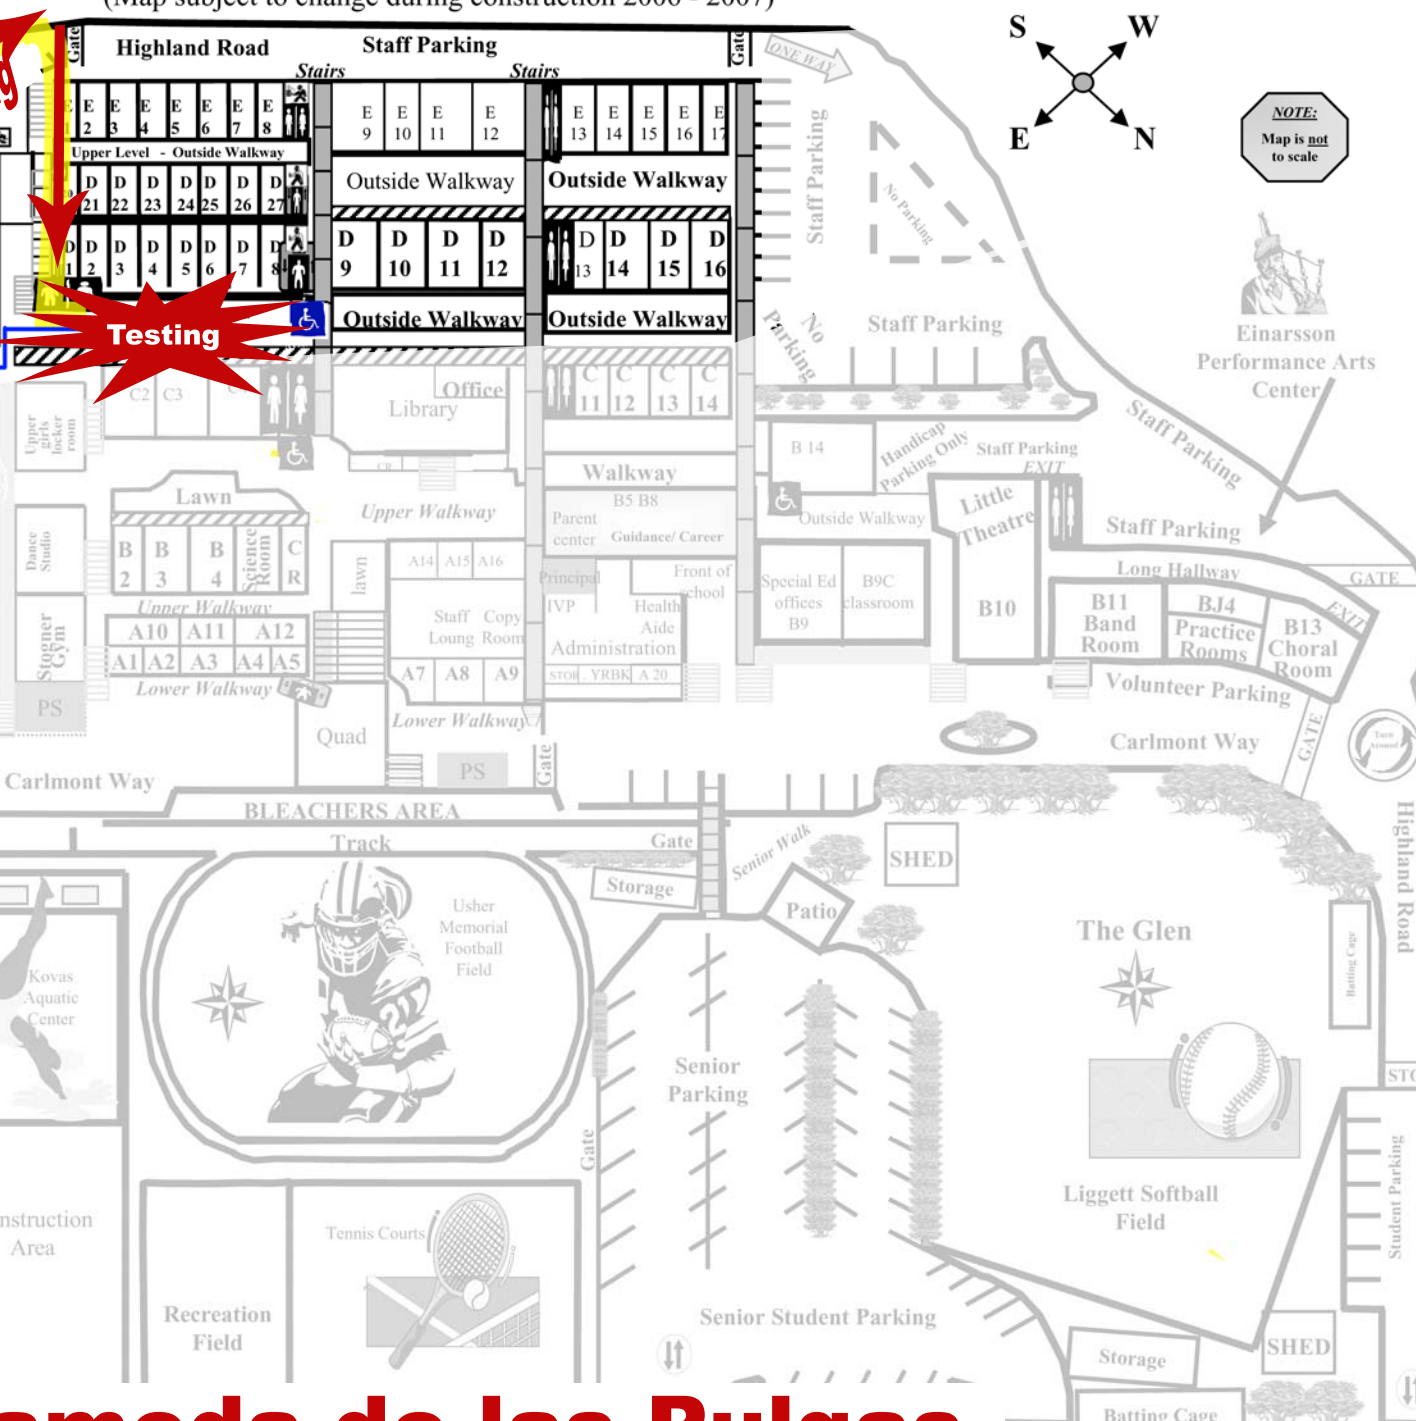

LEGEND

- Emergency Meeting Area Zones
- Administration- Principal & Staff
- Instructional Vice Principal & Staff
- Administrative Vice Principal & Staff
- Health Aide
- A7 - Student Store
- A8 - A. S. B. (Associated Student Body)
- A9 - Attendance & Treasurer's Office
- CR - Custodial Room
- Restrooms
- Pit Stop (PS)
- Corridor
- Hallway/Locker
- Stairs
- Wheelchair Access
- Clock Tower/Elevator

Parking

Highland Road

NOTE:
Map is not to scale

Einarsson
Performance Arts
Center

San Carlos Ave Entrance

Alameda de las Pulgas

Belmont Ave Entrance